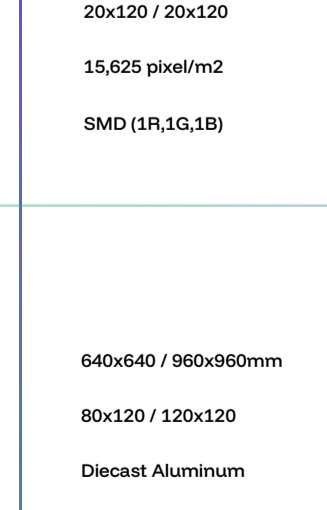

Technical Specification

	P-10.0 Outdoor
Block Module	
Dimensions (w x h)	160x640 / 160x960mm
Pixel pitch	8mm outdoor
LED Configuration	SMD 2727 / 3535
Resolution (w x h)	20x120 / 20x120
Pixel Density	15,625 pixel/m2
Pixel Configuration	SMD (1R,1G,1B)
Cabinet	
Dimensions (w x h)	640x640 / 960x960mm
Physical Resolution (w x h)	80x120 / 120x120
Cabinet Material	Diecast Aluminum
Weight	15 / 20 kgs
Thickness (Front / Rear)	100 / 55 mm
Service	Front / Rear
Power Supply	5V/60A
Parameter	
Brightness	5500 - 6500 - 7200cd/m2
Viewing Angle	140°
Minimum Viewing Distance	>8m
Brightness Control	256 levels
Grey scale	16bits
Refresh frequency	>3840Hz
Driving mode	Constant Current Driving
Scan method	1/5 Scanning
Input power frequency	60 Hz
Input Voltage	110-220VAC/SVDC
Power Consumption (m2)	650watt Max / 210watt Avg
Lifetime	1,00,000 hours
International Protection	IP65
Operation temperature	-20 ~ 60 °C±10%
Working humidity	10%—90%RH

www.everglowled.com

everglow

Office
G2 B Wing, Sagar Tech Plaza
Andheri Kurla Road,
Sakivaka, Andheri(E),
Mumbai, Maharashtra,
400072

Factory
Plot No. 11 A,
Khosani Industrial Estate,
Near Shiv Mandir, Sativali,
Vasai East - 401202