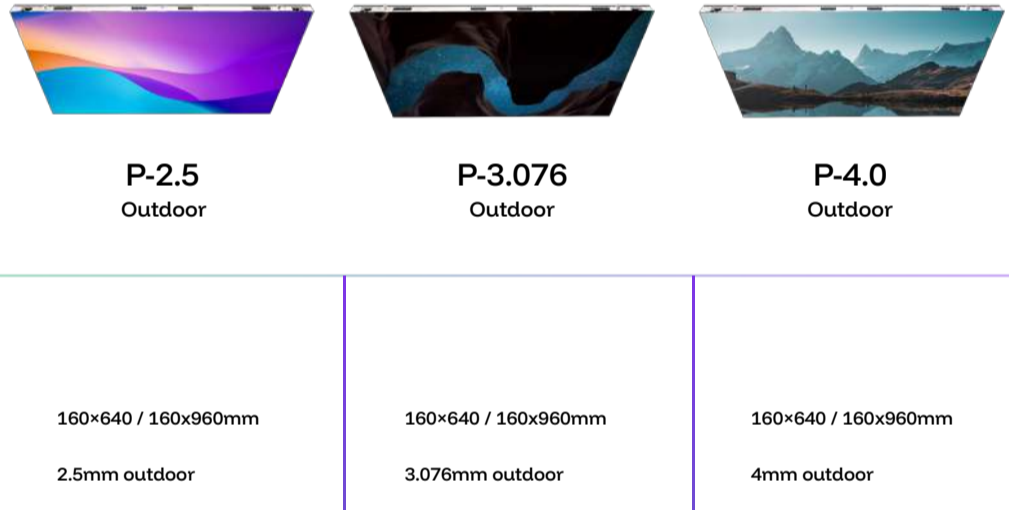

90° L-Cabinets
Perfect for seamless corner screens and architectural edges.

Flexibility Meets Creativity

OOH

Real Estate

Luxury Mall

Technical Specification

	P-2.5 Outdoor	P-3.076 Outdoor	P-4.0 Outdoor
Block Module			
Dimensions (w x h)	160x640 / 160x960mm	160x640 / 160x960mm	160x640 / 160x960mm
Pixel pitch	2.5mm outdoor	3.076mm outdoor	4mm outdoor
LED Configuration	SMD 1415	SMD 1415	SMD 1921
Resolution (w x h)	64x256 / 64x384	52x208 / 52x312	40x160 / 40x240
Pixel Density	160,000 pixel/m2	105,625 pixel/m2	62,500 pixel/m2
Pixel Configuration	SMD (1R,1G,1B)	SMD (1R,1G,1B)	SMD (1R,1G,1B)
Cabinet			
Dimensions (w x h)	640x640 / 960x960mm	640x640 / 960x960mm	640x640 / 960x960mm
Physical Resolution (w x h)	256x256 / 384x384	208x208 / 312x312	160x160 / 240x240
Cabinet Material	Diecast Aluminum	Diecast Aluminum	Diecast Aluminum
Weight	15 / 20 kgs	15 / 20 kgs	15 / 20 kgs
Thickness (Front / Rear)	100 / 55 mm	100 / 55 mm	100 / 55 mm
Service	Front / Rear	Front / Rear	Front / Rear
Power Supply	5V/60A	5V/60A	5V/60Av
Parameter			
Brightness	5500 - 6500cd/m2	5500 - 6500cd/m2	5500 - 6500cd/m2
Viewing Angle	140°	140°	140°
Minimum Viewing Distance	>2.5m	>3.076m	>4m
Brightness Control	256 levels	256 levels	256 levels
Grey scale	16bits	16bits	16bits
Refresh frequency	>3840Hz	>3840Hz	>3840Hz
Driving mode	Constant Current Driving	Constant Current Driving	Constant Current Driving
Scan method	1/16 Scanning	1/13 Scanning	1/10 Scanning
Input power frequency	60 Hz	60 Hz	60 Hz
Input Voltage	110-220VAC/SVDC	110-220VAC/SVDC	110-220VAC/SVDC
Power Consumption (m2)	650watt Max / 210watt Avg	650watt Max / 210watt Avg	650watt Max / 210watt Avg
Lifetime	1,00,000 hours	1,00,000 hours	1,00,000 hours
International Protection	IP65	IP65	IP65
Operation temperature	-20 ~ 60 °C±10%	-20 ~ 60 °C±10%	-20 ~ 60 °C±10%
Working humidity	10%—90%RH	10%—90%RH	10%—90%RH