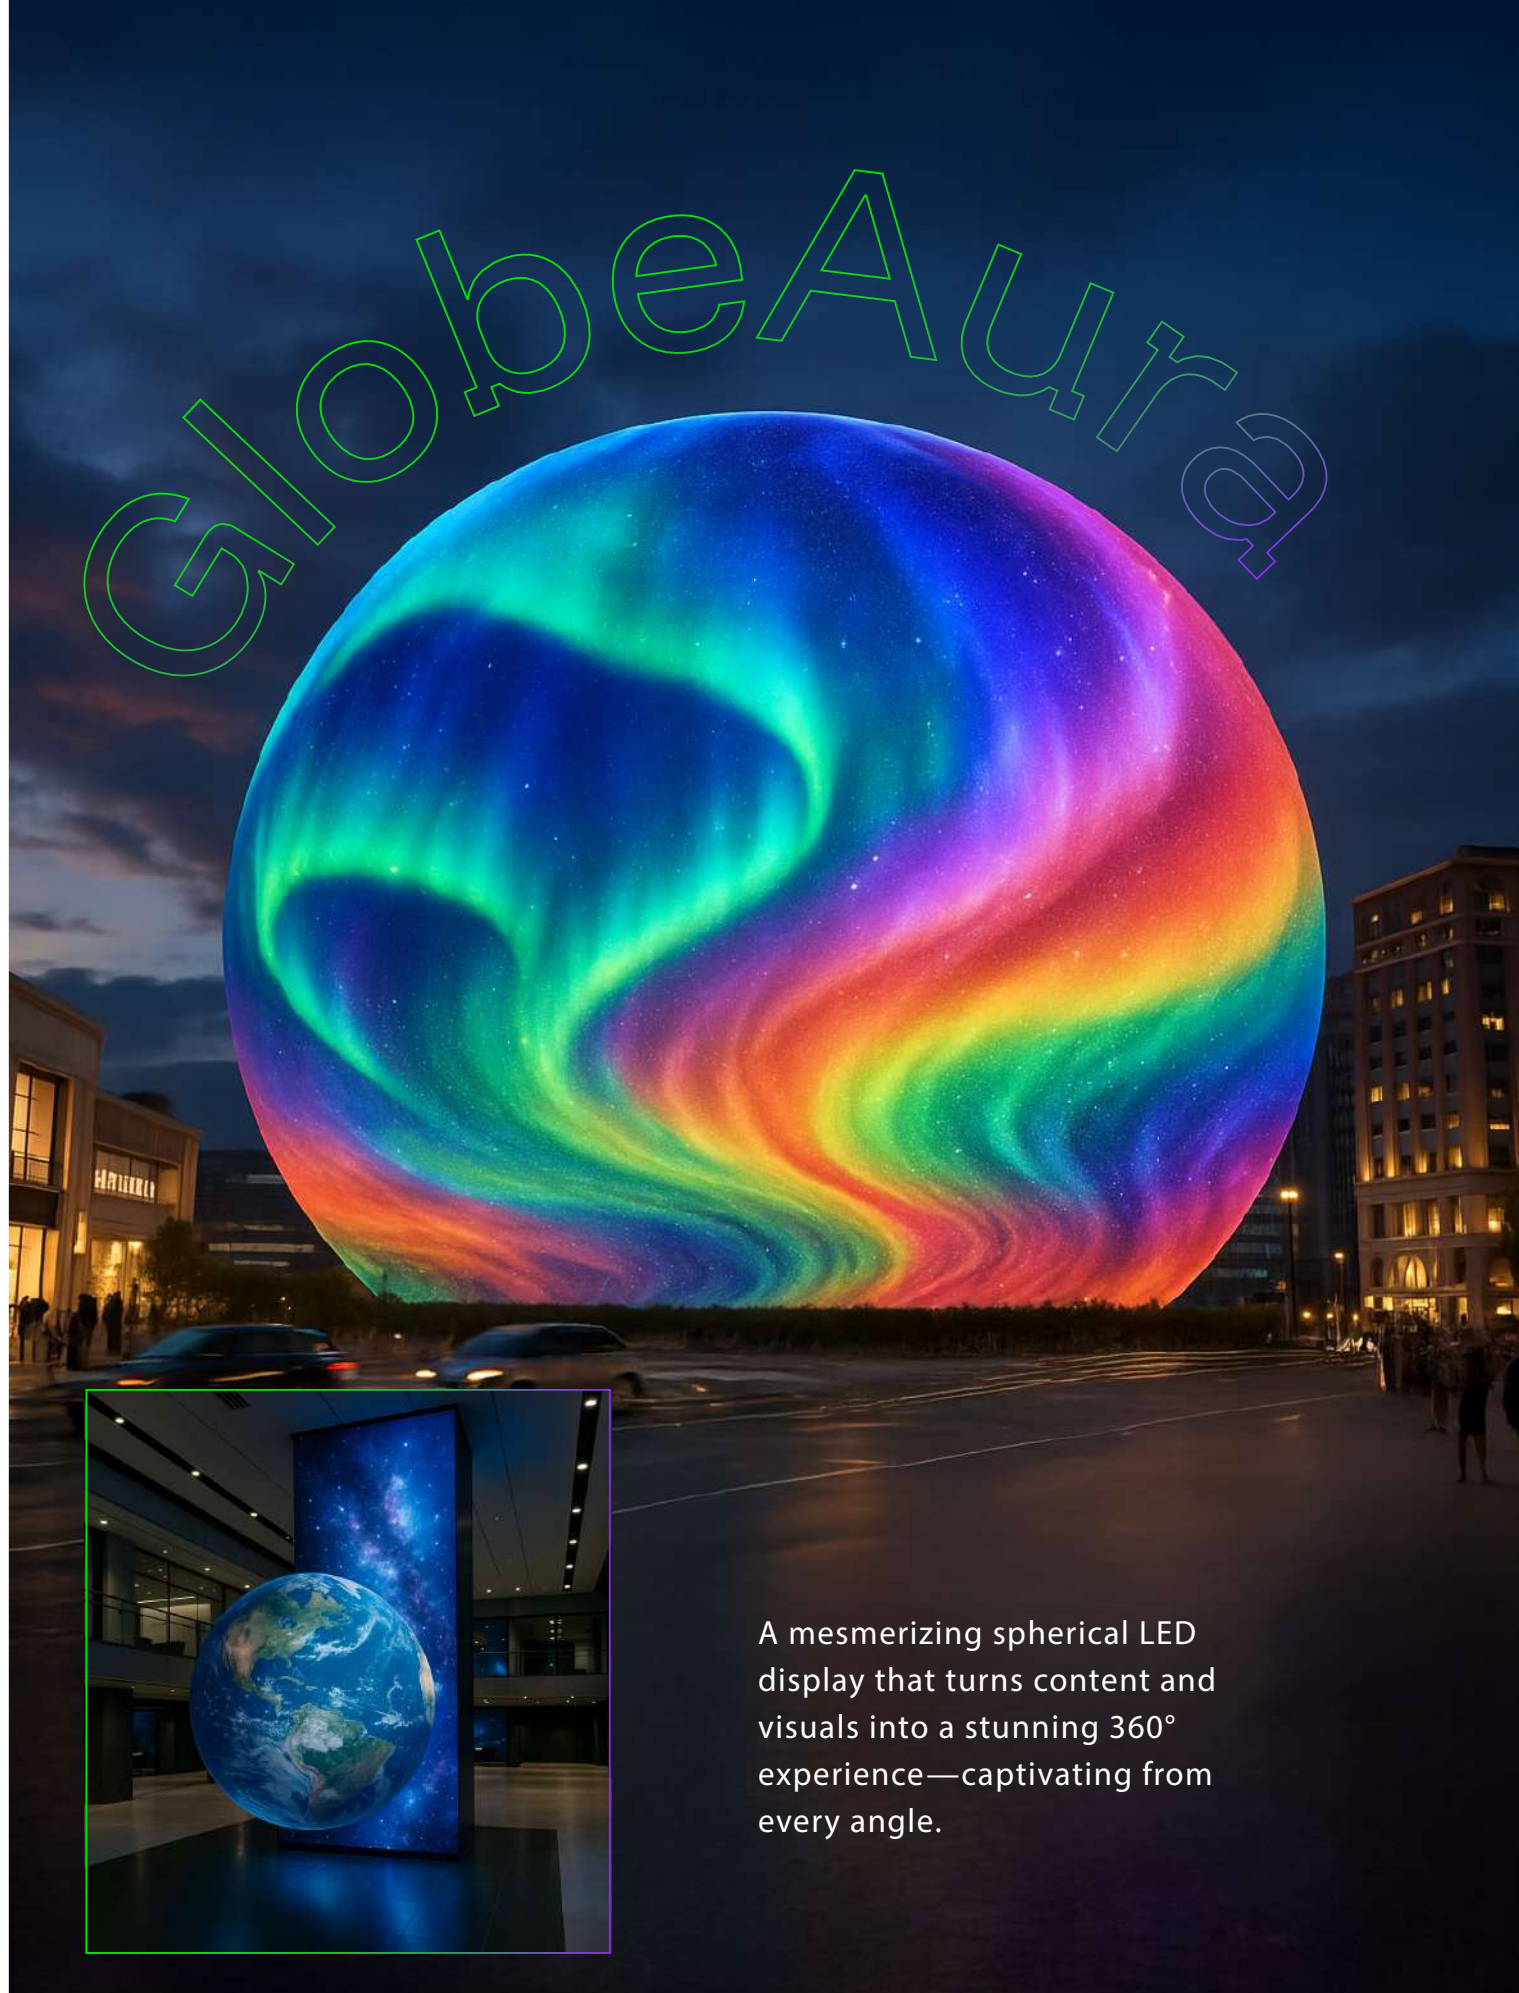

## everglow

### Design the Unbelievable. Display the Impossible.

The Creativeverse by Everglow brings together our most artistic and boundary-breaking technologies — from transparent LEDs and 3D installations to globes and holographic illusions. Built for experience, powered by precision, and designed to capture awe.

A premium transparent LED display that blends seamlessly with any space—perfect for retail, exhibitions, and futuristic visual storytelling without blocking the view.

A high-strength interactive LED floor display built for impact—literally. Walkable, dynamic, and immersive for unforgettable brand experiences.

A mesmerizing spherical LED display that turns content and visuals into a stunning 360° experience—captivating from every angle.

Ultra-slim, bendable LED display designed to wrap, curve, and adapt to any surface—without compromising brightness, clarity, or impact.