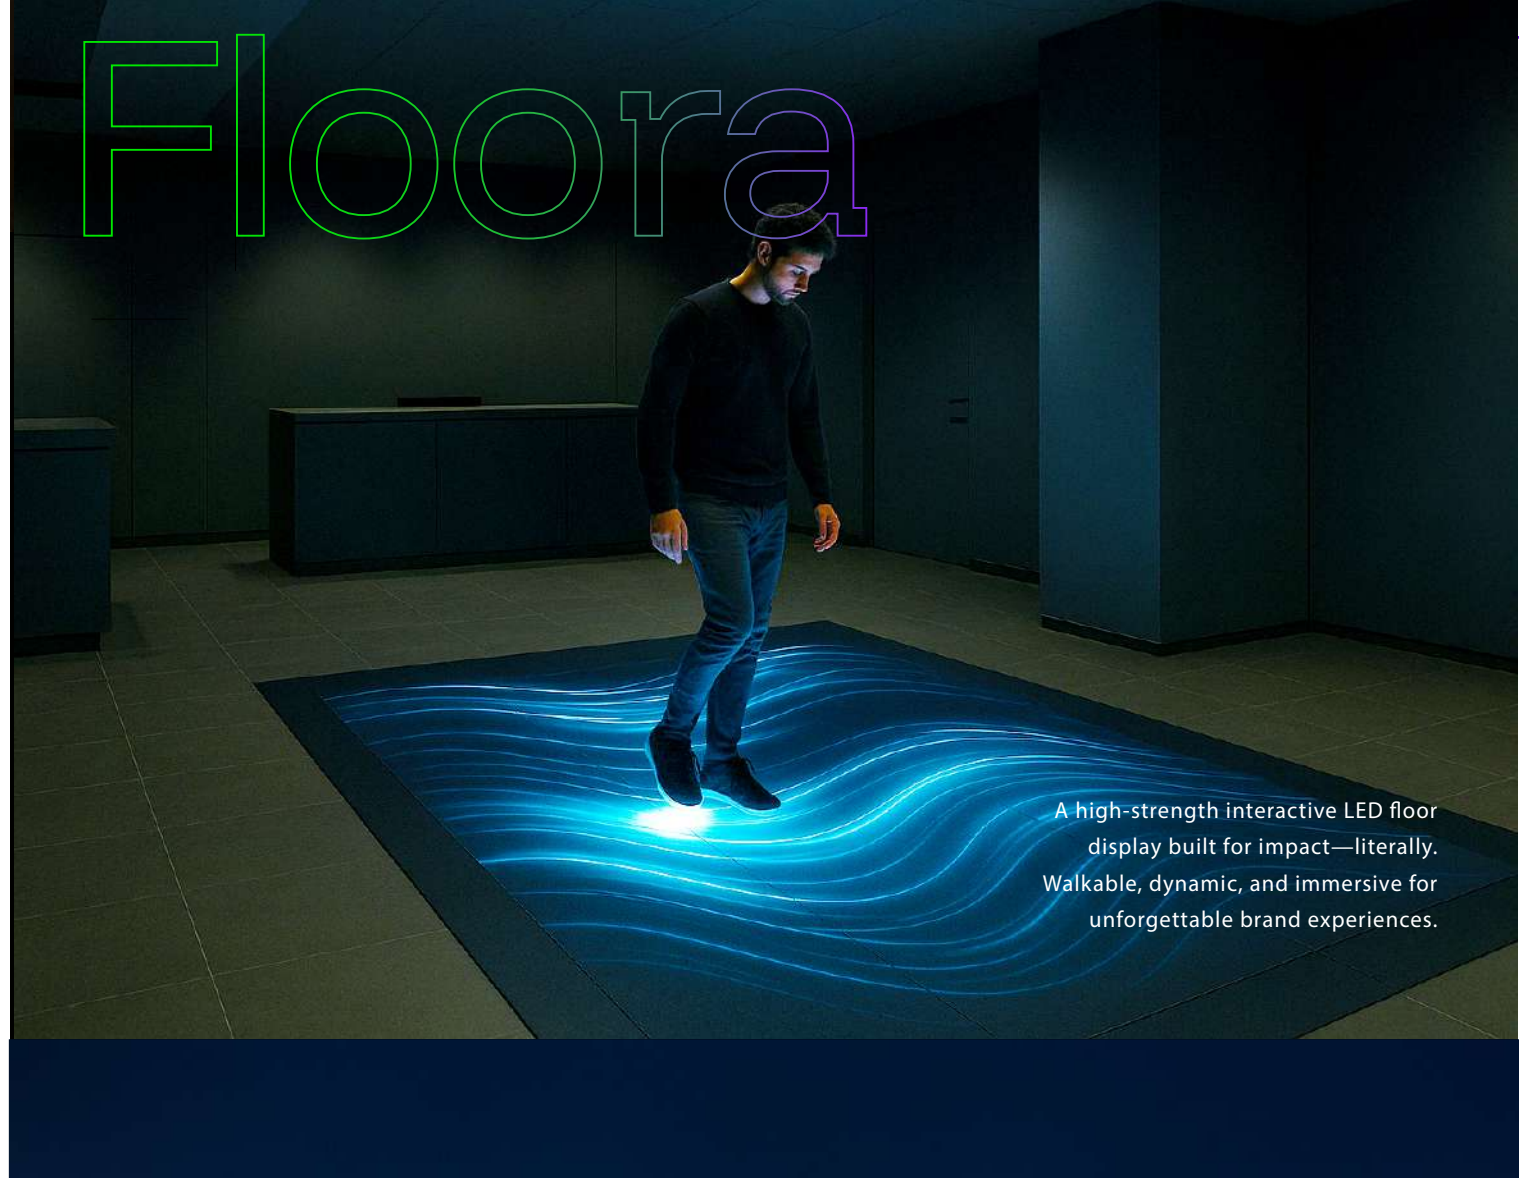

## everglow

### Design the Unbelievable. Display the Impossible.

The Creativeverse by Everglow brings together our most artistic and boundary-breaking technologies — from transparent LEDs and 3D installations to globes and holographic illusions. Built for experience, powered by precision, and designed to capture awe.

A premium transparent LED display that blends seamlessly with any space—perfect for retail, exhibitions, and futuristic visual storytelling without blocking the view.

A high-strength interactive LED floor display built for impact—literally. Walkable, dynamic, and immersive for unforgettable brand experiences.

A mesmerizing spherical LED display that turns content and visuals into a stunning 360° experience—captivating from every angle.

Ultra-slim, bendable LED display designed to wrap, curve, and adapt to any surface—without compromising brightness, clarity, or impact.