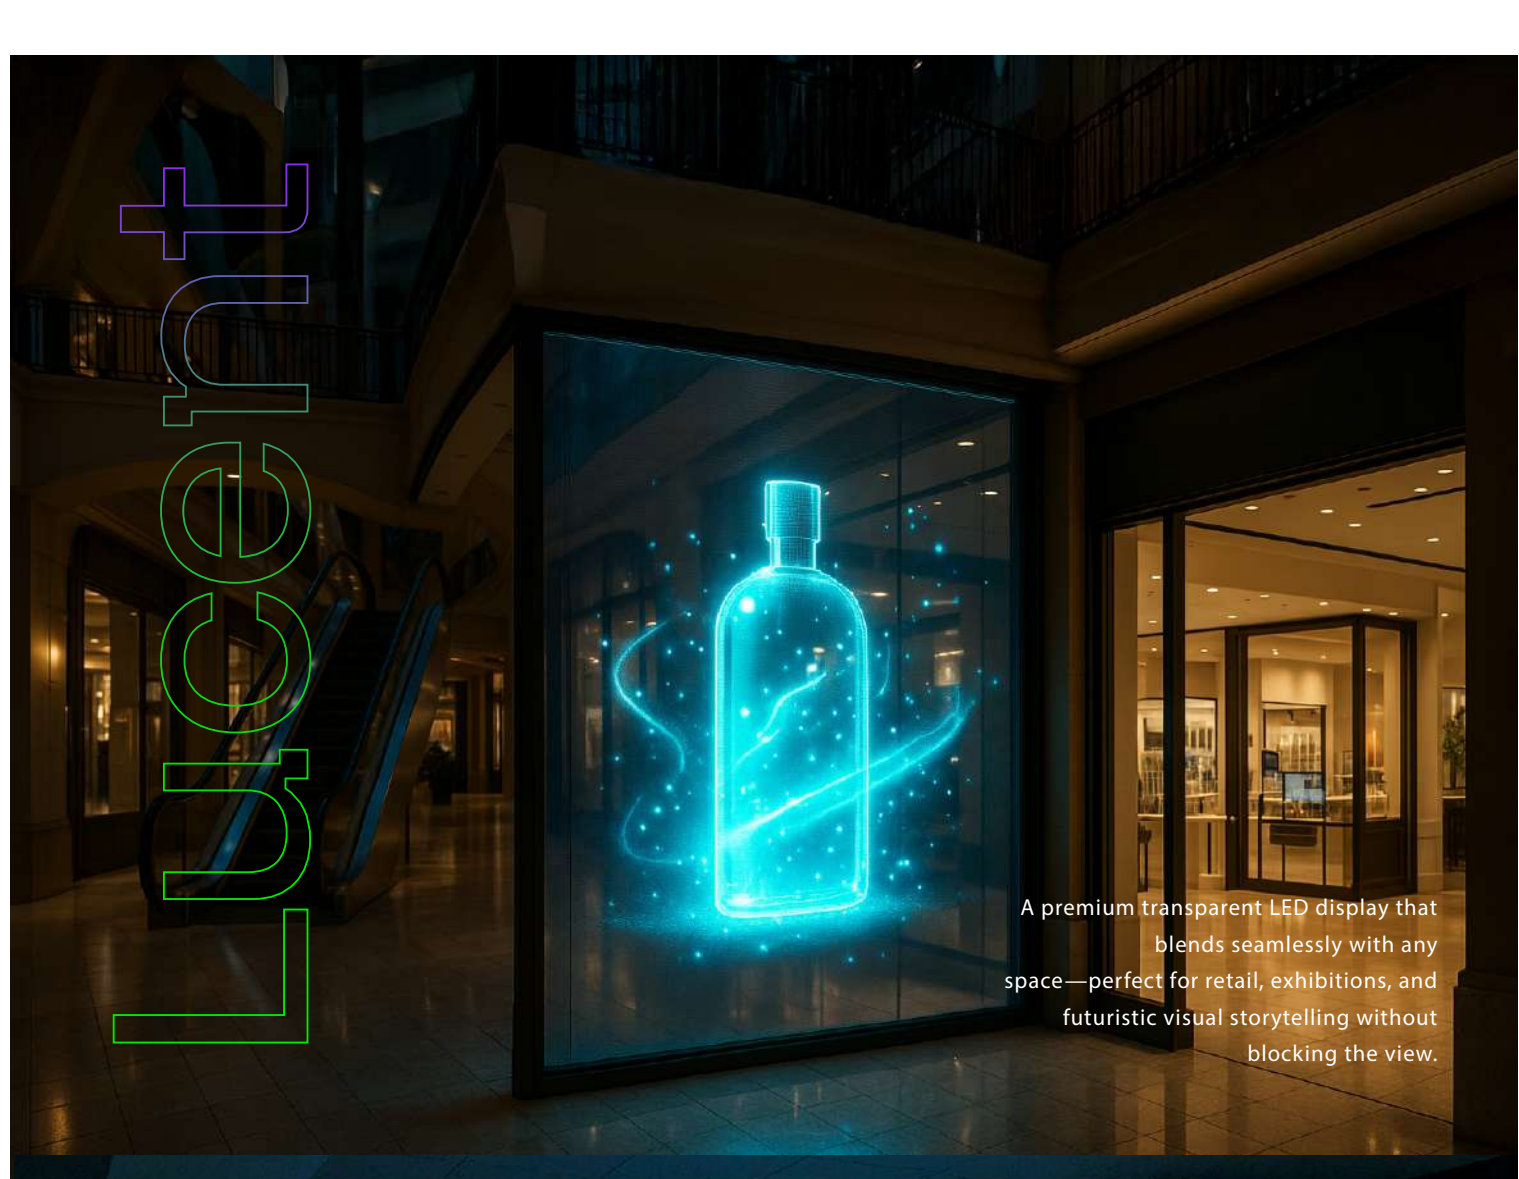

## everglow

### Design the Unbelievable. Display the Impossible.

The Creativeverse by Everglow brings together our most artistic and boundary-breaking technologies — from transparent LEDs and 3D installations to globes and holographic illusions. Built for experience, powered by precision, and designed to capture awe.

A premium transparent LED display that blends seamlessly with any space—perfect for retail, exhibitions, and futuristic visual storytelling without blocking the view.

A high-strength interactive LED floor display built for impact—literally. Walkable, dynamic, and immersive for unforgettable brand experiences.

A mesmerizing spherical LED display that turns content and visuals into a stunning 360° experience—captivating from every angle.

Ultra-slim, bendable LED display designed to wrap, curve, and adapt to any surface—without compromising brightness, clarity, or impact.